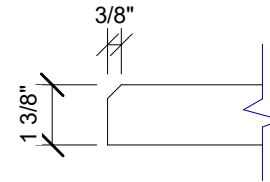

1 SIDE VIEW  
1" = 1'-0"

2 EDGE DETAIL  
3" = 1'-0"

3 PLAN VIEW  
1" = 1'-0"

4 END VIEW  
1" = 1'-0"

123 Columbia Court N. Chaska, MN 55318  
www.acousticalsurfaces.com  
1-800-854-2948

PRODUCT LINE: 1 3/8" Enviroacoustic Design Panels - 2ft x 4ft - Beveled Edge - Metro