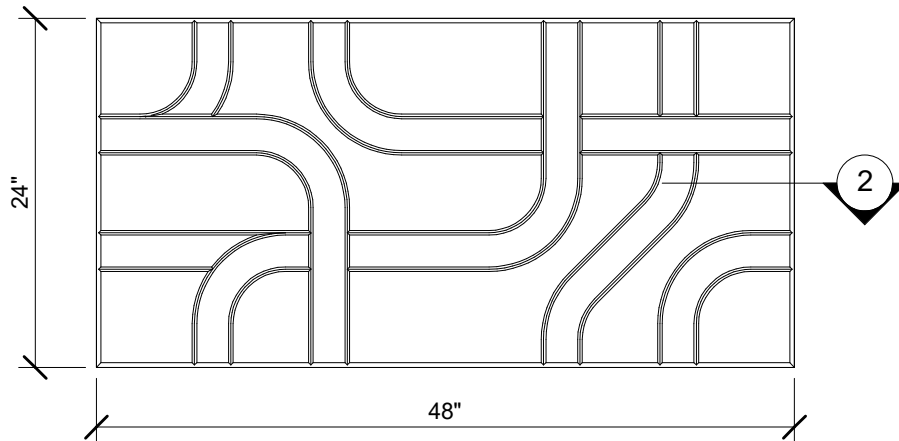

1 SIDE VIEW  
1" = 1'-0"

2 EDGE DETAIL  
3" = 1'-0"

3 PLAN VIEW  
1" = 1'-0"

4 END VIEW  
1" = 1'-0"

123 Columbia Court N. Chaska, MN 55318  
www.acousticalsurfaces.com  
1-800-854-2948

PRODUCT LINE: 1 3/8" Enviroacoustic Design Panels - 2ft x 4ft - Beveled Edge - Metro